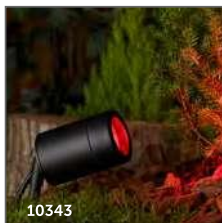

## Outdoor Wall/Spike Garden Lights

- Ideal for decorative and accent lighting on properties of all shapes and sizes
- Available in Stainless Steel or black powder coated die-cast aluminium
- Fixed single or twin wall-lights ideal for exterior feature lighting
- Creates a warm, welcoming atmosphere to your outside space
- Universal solution ideal for domestic applications
- PIR options available (with over-ride function)
- Dimmable when used with suitable lamp
- Compatible with GU10 LED lamps

### Technical Specification

Construction	Powder Black Coated Aluminium / Stainless Steel
Input Voltage	220-240 VAC
Power Factor	>0.9
Operating Temp	-20°C to +35°C
Lamp holder	GU10
Standard	CE & UKCA

Lamps Not Included

3.2W LED Halo GU10.  
Ideal for all applications.  
Available in 4 colour temperatures,  
dimmable and non-dimmable.

4.2W LED Halo Elite Glass GU10.  
High lumen output with halogen look.  
Available in 3 colour temperatures,  
dimmable and non-dimmable.