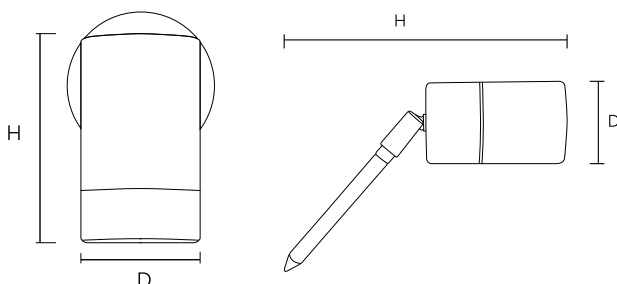

### Technical Specification

Construction	Powder Black Coated Aluminium / Stainless Steel
Input Voltage	220-240 VAC
Power Factor	>0.9
Operating Temp	-20°C to +35°C
Lamp holder	GU10
Standard	CE & UKCA

Lamps Not Included

Use with BELL GU10's for optimum light performance

3 Year Silver Warranty

Code	Lamp	Description	HxD (mm)
10336	GU10	Luna GU10 Wall Light - Fixed Single, S/Steel, IP65	120x85
10337	GU10	Luna GU10 Wall Light - Fixed Single, Black, IP65	112x92
10420	GU10	Luna GU10 Wall Light - Fixed PIR, S/Steel, IP44	183x112
10421	GU10	Luna GU10 Wall Light - Fixed PIR, Black, IP44	183x112
10338	GU10	Luna GU10 Wall Light - Fixed Up/Down, S/Steel, IP65	161x85
10339	GU10	Luna GU10 Wall Light - Fixed Up/Down, Black, IP65	161x85
10422	GU10	Luna GU10 Wall Light - Fixed Up/Down PIR, S/Steel, IP44	221x112
10423	GU10	Luna GU10 Wall Light - Fixed Up/Down PIR, Black, IP44	221x112
10340	GU10	Luna GU10 Wall Light - Adjustable, S/Steel, IP65	165x92
10341	GU10	Luna GU10 Wall Light - Adjustable, Black, IP65	155x90
10342	GU10	Luna GU10 LED Garden Spike - S/Steel, IP65	250x60
10343	GU10	Luna GU10 LED Garden Spike - Black, IP65	250x64