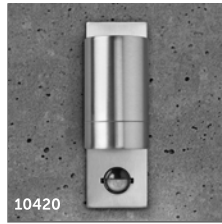

## Outdoor Wall/Spike Garden Lights

- Ideal for decorative and accent lighting on properties of all shapes and sizes
- Available in Stainless Steel or black powder coated die-cast aluminium
- Fixed single or twin wall-lights ideal for exterior feature lighting
- Creates a warm, welcoming atmosphere to your outside space
- Universal solution ideal for domestic applications
- PIR options available (with over-ride function)
- Dimmable when used with suitable lamp
- Compatible with GU10 LED lamps

### Technical Specification

Construction	Powder Black Coated Aluminium / Stainless Steel
Input Voltage	220-240 VAC
Power Factor	>0.9
Operating Temp	-20°C to +35°C
Lamp holder	GU10
Standard	CE & UKCA

Lamps Not Included

3.2W LED Halo GU10.  
Ideal for all applications.  
Available in 4 colour temperatures,  
dimmable and non-dimmable.

4.2W LED Halo Elite Glass GU10.  
High lumen output with halogen look.  
Available in 3 colour temperatures,  
dimmable and non-dimmable.

Use with BELL GU10's for optimum light performance

3 Year Silver Warranty

Code	Lamp	Description	HxD (mm)
10336	GU10	Luna GU10 Wall Light - Fixed Single, S/Steel, IP65	120x85
10337	GU10	Luna GU10 Wall Light - Fixed Single, Black, IP65	112x92
10420	GU10	Luna GU10 Wall Light - Fixed PIR, S/Steel, IP44	183x112
10421	GU10	Luna GU10 Wall Light - Fixed PIR, Black, IP44	183x112
10338	GU10	Luna GU10 Wall Light - Fixed Up/Down, S/Steel, IP65	161x85
10339	GU10	Luna GU10 Wall Light - Fixed Up/Down, Black, IP65	161x85
10422	GU10	Luna GU10 Wall Light - Fixed Up/Down PIR, S/Steel, IP44	221x112
10423	GU10	Luna GU10 Wall Light - Fixed Up/Down PIR, Black, IP44	221x112
10340	GU10	Luna GU10 Wall Light - Adjustable, S/Steel, IP65	165x92
10341	GU10	Luna GU10 Wall Light - Adjustable, Black, IP65	155x90
10342	GU10	Luna GU10 LED Garden Spike - S/Steel, IP65	250x60
10343	GU10	Luna GU10 LED Garden Spike - Black, IP65	250x64